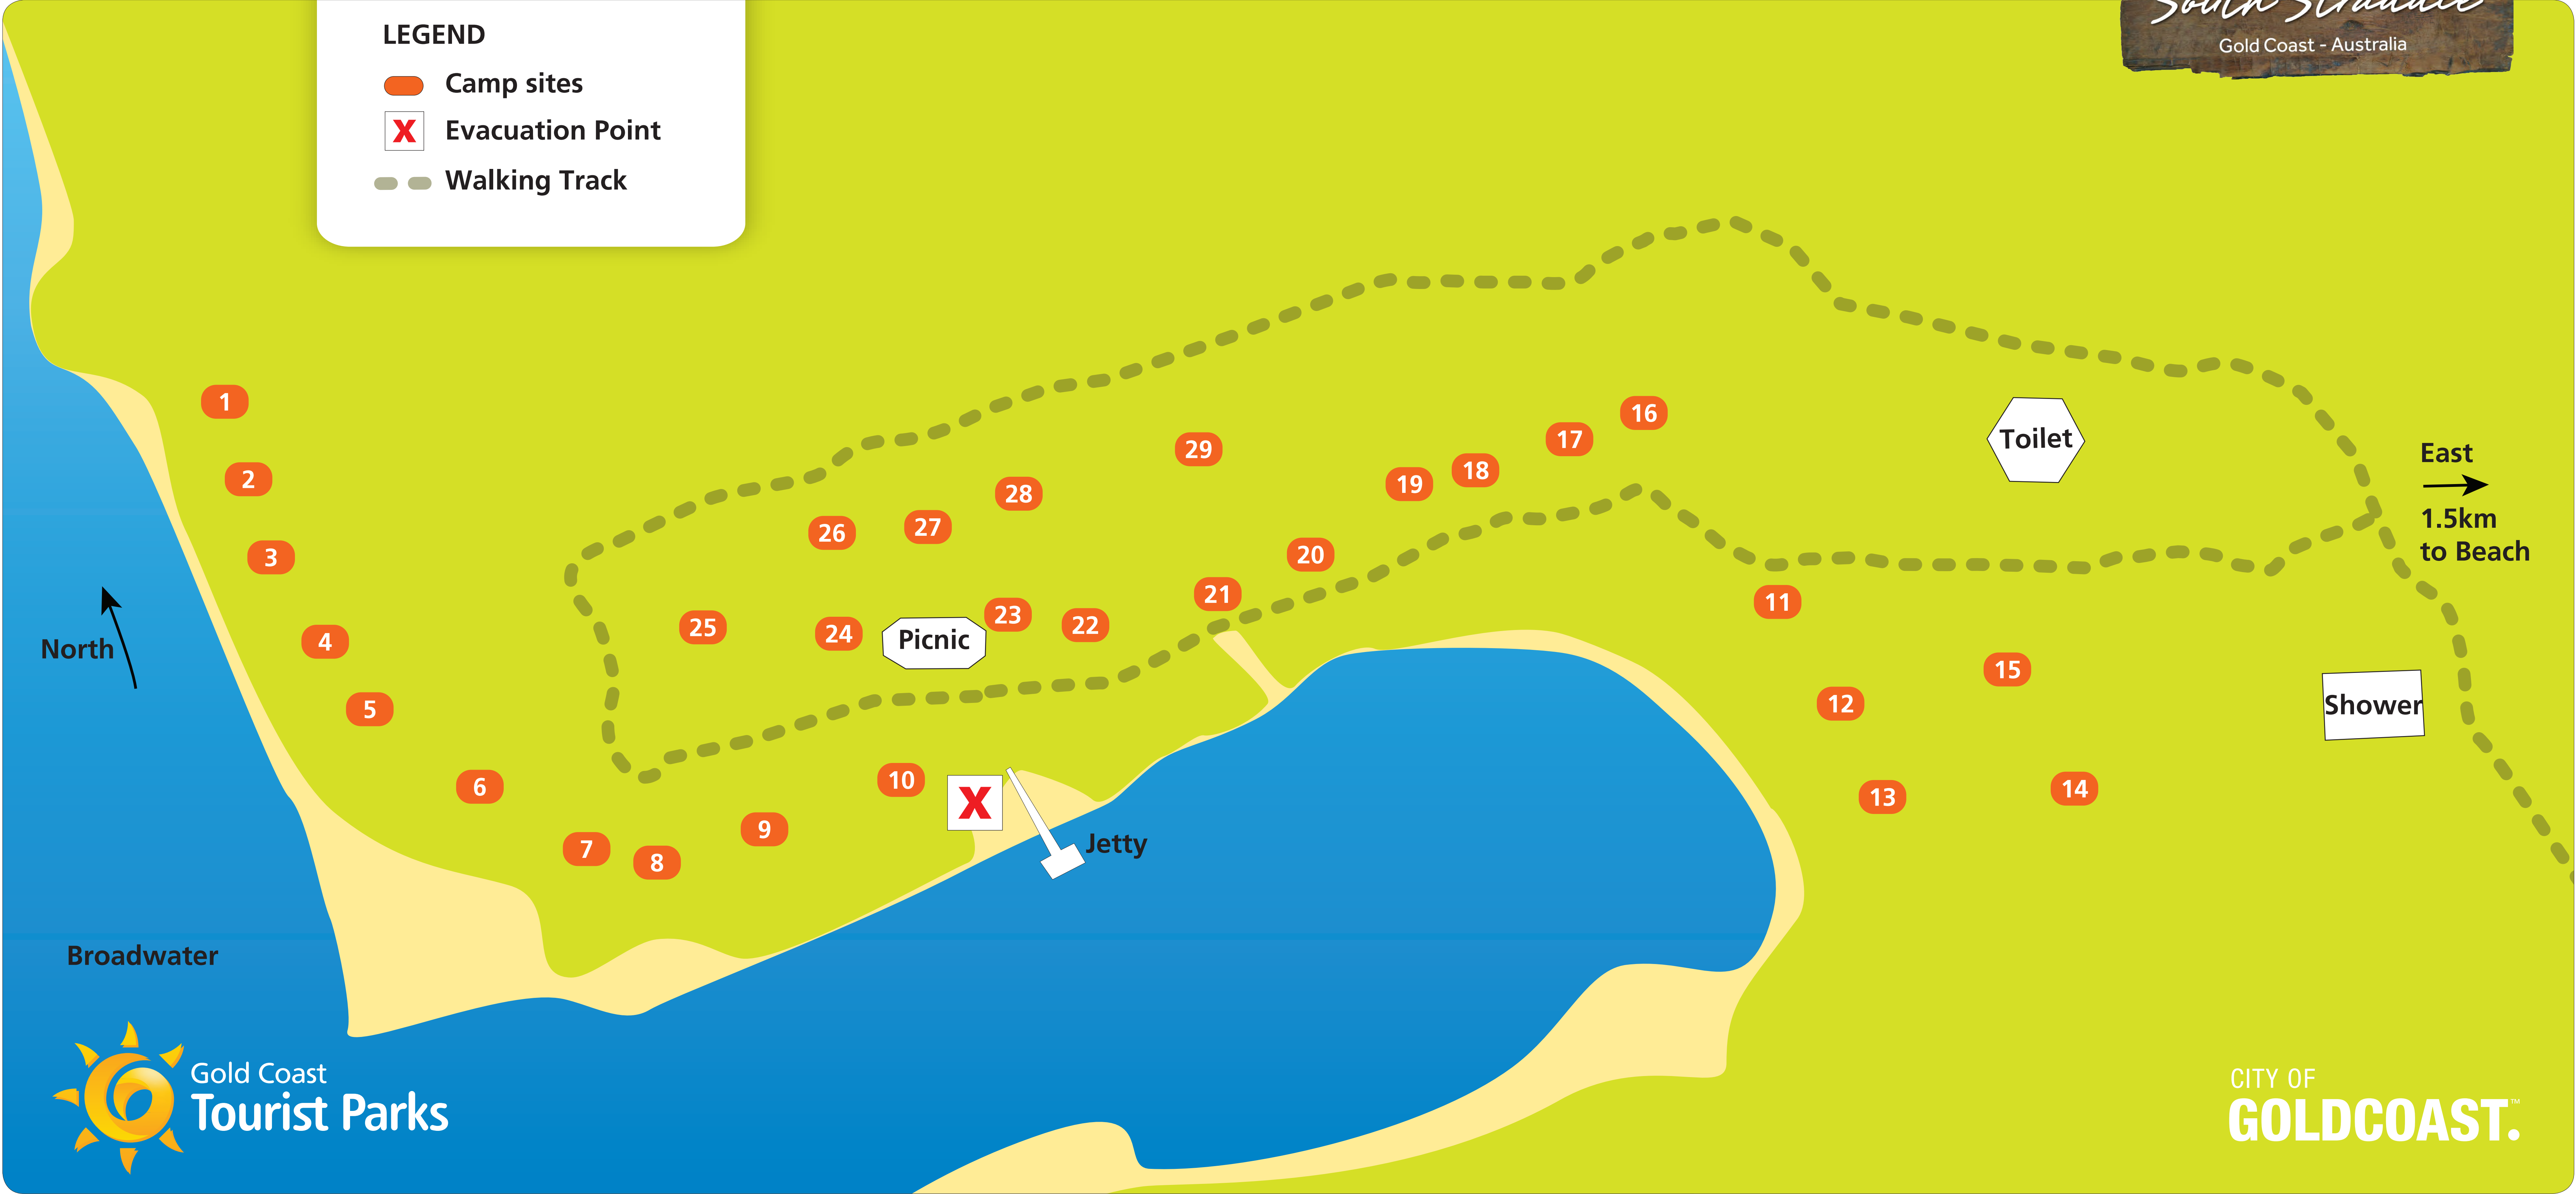

# North Currigee Campground

**LEGEND**

- Camp sites
- Evacuation Point
- Walking Track

CITY OF **GOLDCOAST.**