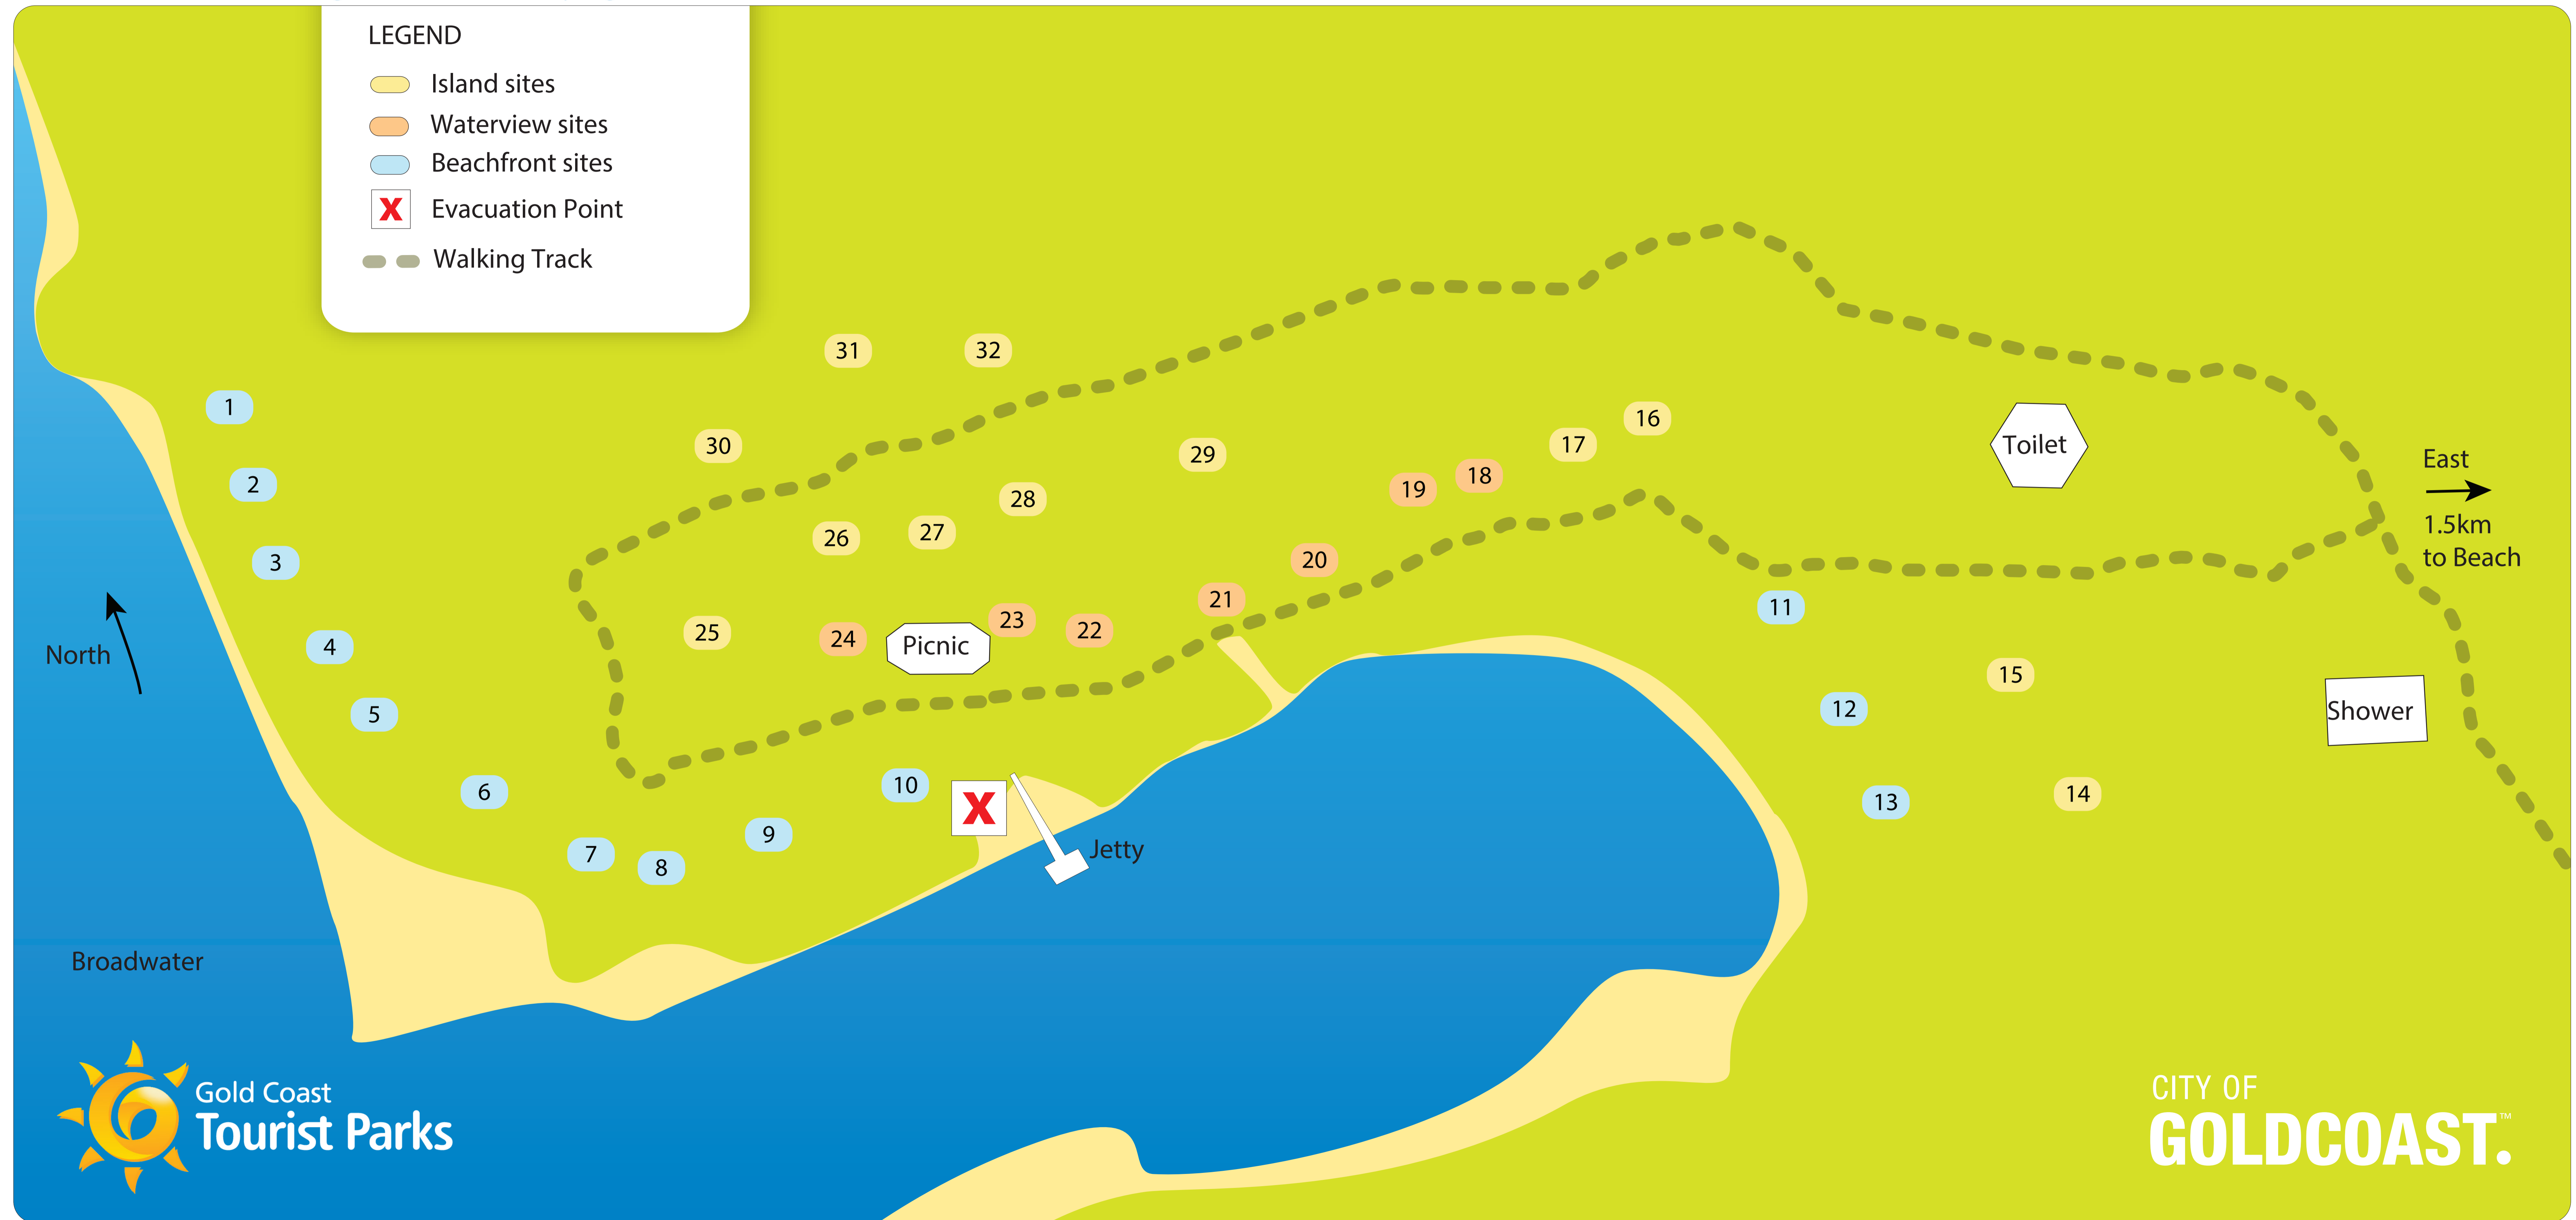

# North Currigee Campground

## LEGEND

- Island sites
- Waterview sites
- Beachfront sites
- Evacuation Point
- Walking Track

CITY OF  
**GOLDCOAST.**