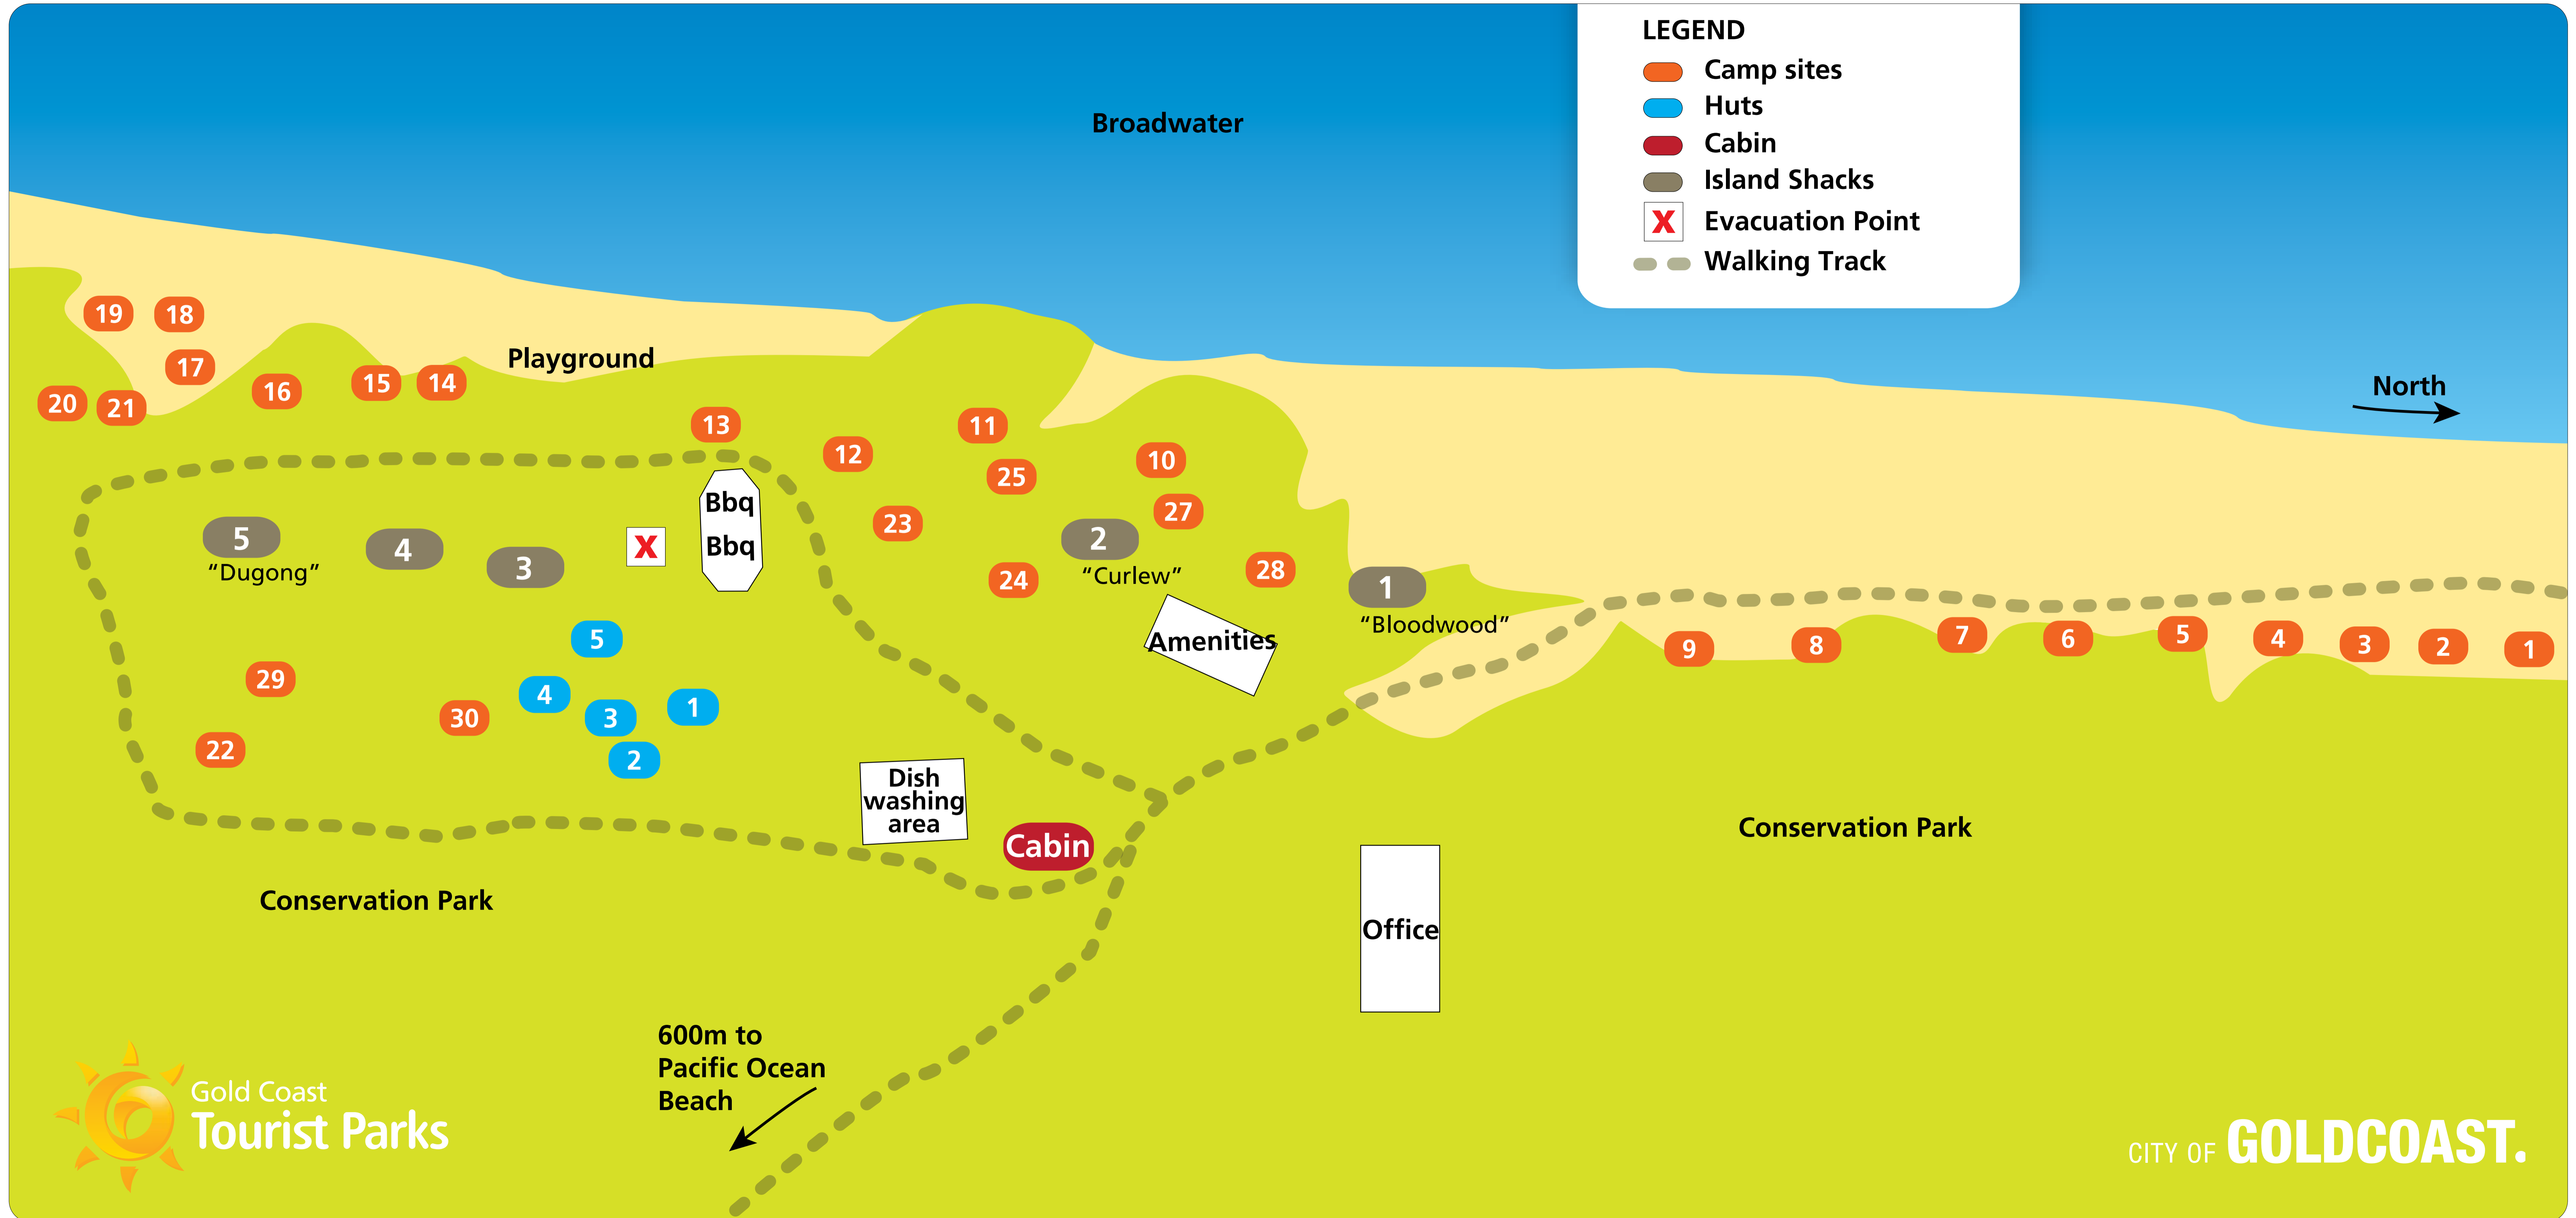

# South Currigee Campground

CITY OF **GOLDCOAST.**